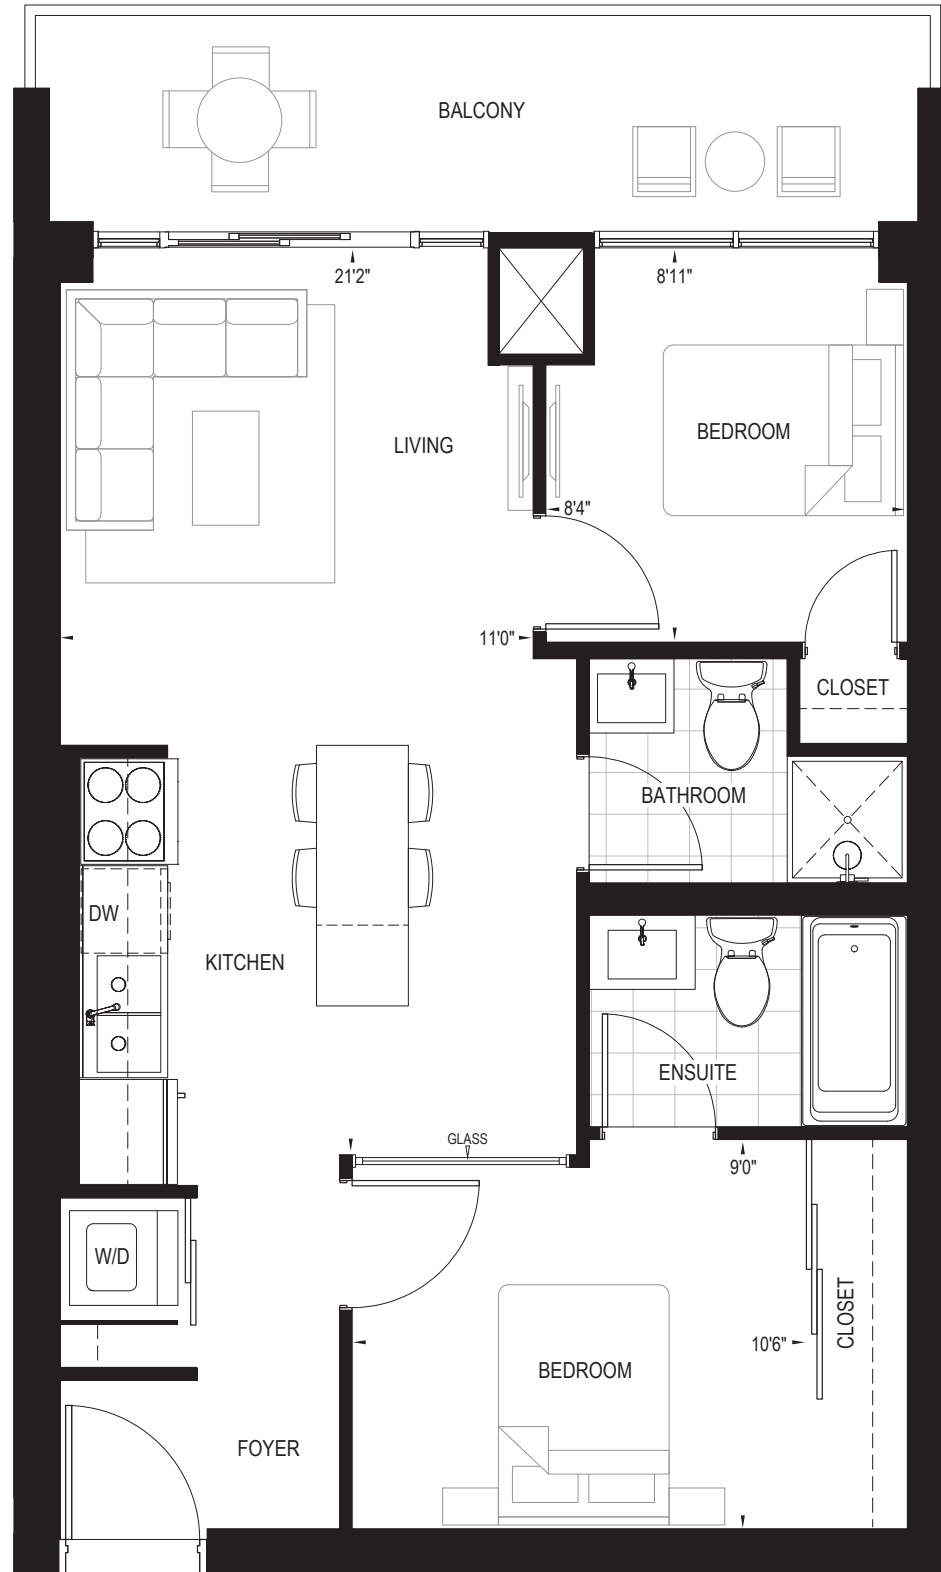

# GRACEFUL

2 BEDROOM | 2 BATH | 676 SQ. FT. | 107 SQ. FT. BALCONY

## ALTERNATE BALCONIES

738 SQ.FT. TERRACE  
SUITE 315

153 SQ.FT. BALCONY  
SUITES 414 & 514

**COLETARA**  
DEVELOPMENT

**APEX**  
CONDOS