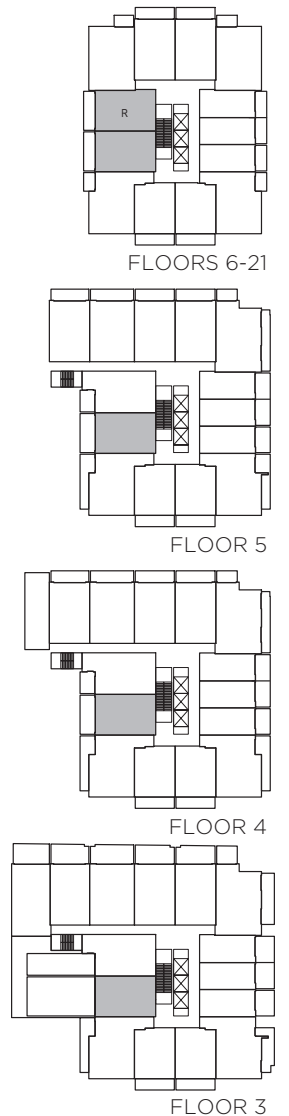

# GRACEFUL

2 BEDROOM | 2 BATH | 676 SQ. FT. | 107 SQ. FT. BALCONY

## ALTERNATE BALCONIES

738 SQ.FT. TERRACE  
SUITE 315

153 SQ.FT. BALCONY  
SUITES 414 & 514

**COLETARA**  
DEVELOPMENT

**APEX**  
CONDOS